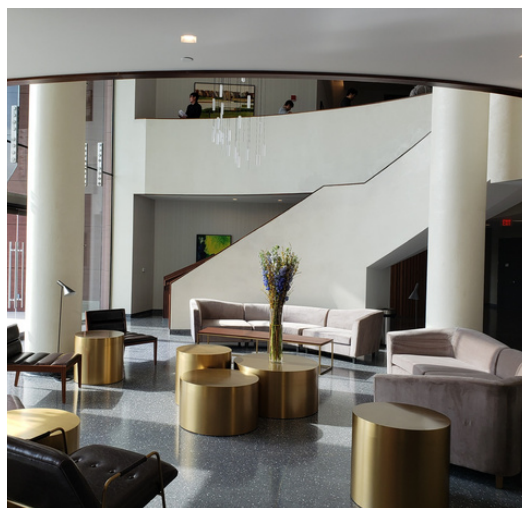

scan to visit our website