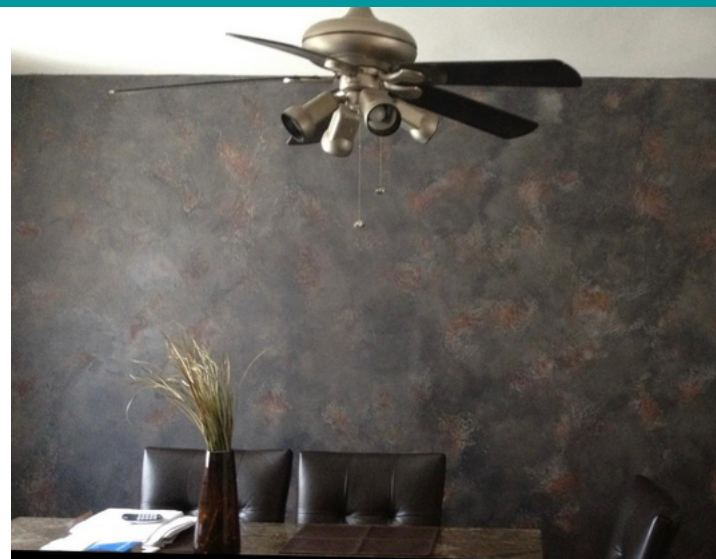

Jeva

DESIGN STUDIO

jevadesign.com
hello@jevadesign.com

TRANSFORM SPACES

Our decorative plaster wall finishing can be tailored to any aesthetic, elevating your walls and transforming your project to the next level.

UNIQUE FINISHES

Jeva Design Studio has a myriad of finishes that can set your walls apart from others including smooth, coarse and textured looks.

HAND APPLIED

Our team of artisans hand applies every finish with the utmost of care and finesse. We take pride in the quality of our craftsmanship.

WHO WE ARE

Jeva Design Studio is a women owned and operated decorative wall finishing studio based out of Brooklyn, NY. The studio manufactures and installs their own SET plaster on commercial, residential and hospitality based projects. The studio takes pride in being able to custom match any color by eye and create one of kind finishes to satisfy any design needs.