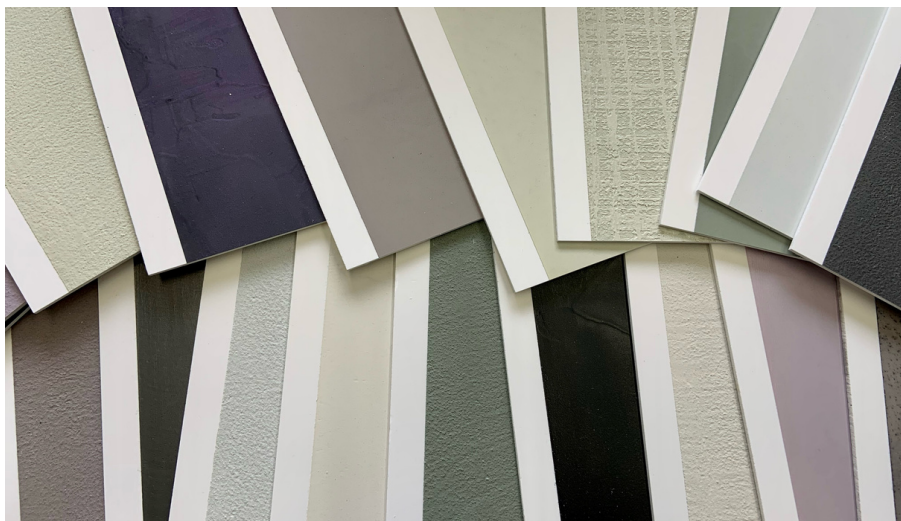

WHAT IS SET PLASTER

SET Plaster is a revolutionary take on cementitious plaster. At just 1/32 of an inch thick SET allows for our installers and studio to craft Stylish finishes, utilize *Effective* practices and implement new *Techniques*. SET plaster is like nothing on the market. It is completely flexible yet also extremely strong.

SET PATTERNS

Coarse

This finish was formulated to duplicate the look and feel of natural stone and concrete. Tenacious but stylish, this finish lends an industrial appearance to your walls, while keeping an elevated look.

Smooth

Craftsmanship, beauty, and sophistication with a soft appearance is what Smooth is all about. This breathtaking finish mimics lightly polished marble which keeps walls visually interesting.

Texture

With a wide variety of color and texture, we can create endless looks; from brush strokes, to a distressed look and anything in between. This finish is where we let our artisans truly embrace creativity.