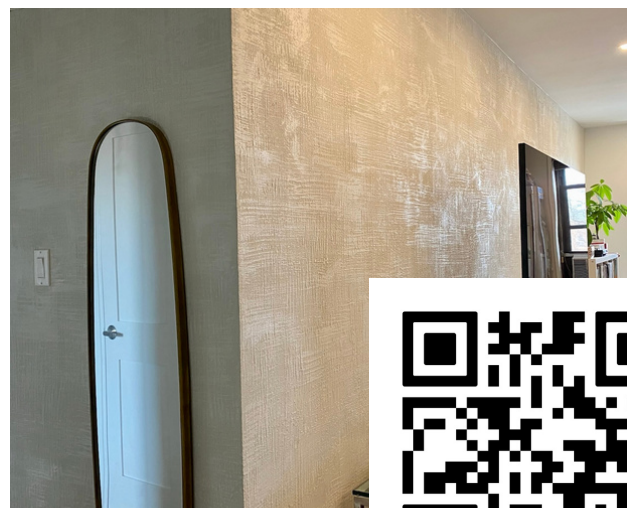

scan to visit our website